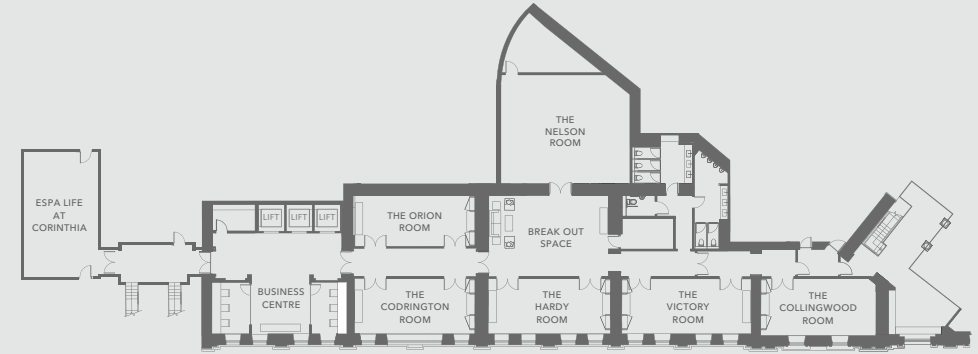

STAY CONNECTED

 @CORINTHIALONDON

 @CORINTHIALONDON

 @CORINTHIAHOTELLONDON

ROOM NAME	AREA M ²	AREA FT ²								
THE BALLROOM	263	2,830.9	200	138	180	58	66	72	350	120
THE COURTROOM	140	1,506.9	120	66	90	58	42	48	170	66
THE PRE-FUNCTION AREA	87	936.5	0	0	0	0	0	0	100	0
THE NELSON ROOM	80	861.1	60	48	40	24	24	30	70	36
THE VICTORY ROOM	39	419.8	36	12	22	20	15	0	30	16
THE CODRINGTON ROOM	36	387.5	0	0	0	20	0	0	0	0
THE HARDY ROOM	36	387.5	30	12	22	20	15	0	30	16
THE COLLINGWOOD ROOM	35	376.7	30	12	22	20	15	0	30	16
THE ORION ROOM	39	419.7	30	12	22	18	15	0	30	16
THE NORTHALL PRIVATE DINING ROOM	40.5	436.3	NA	NA	0	18	NA	NA	NA	NA

YOUR EVENT SET-UP	
	Theatre
	Classroom
	Banquet
	Boardroom
	U Shape
	Hollow Square
	Reception
	Cabaret