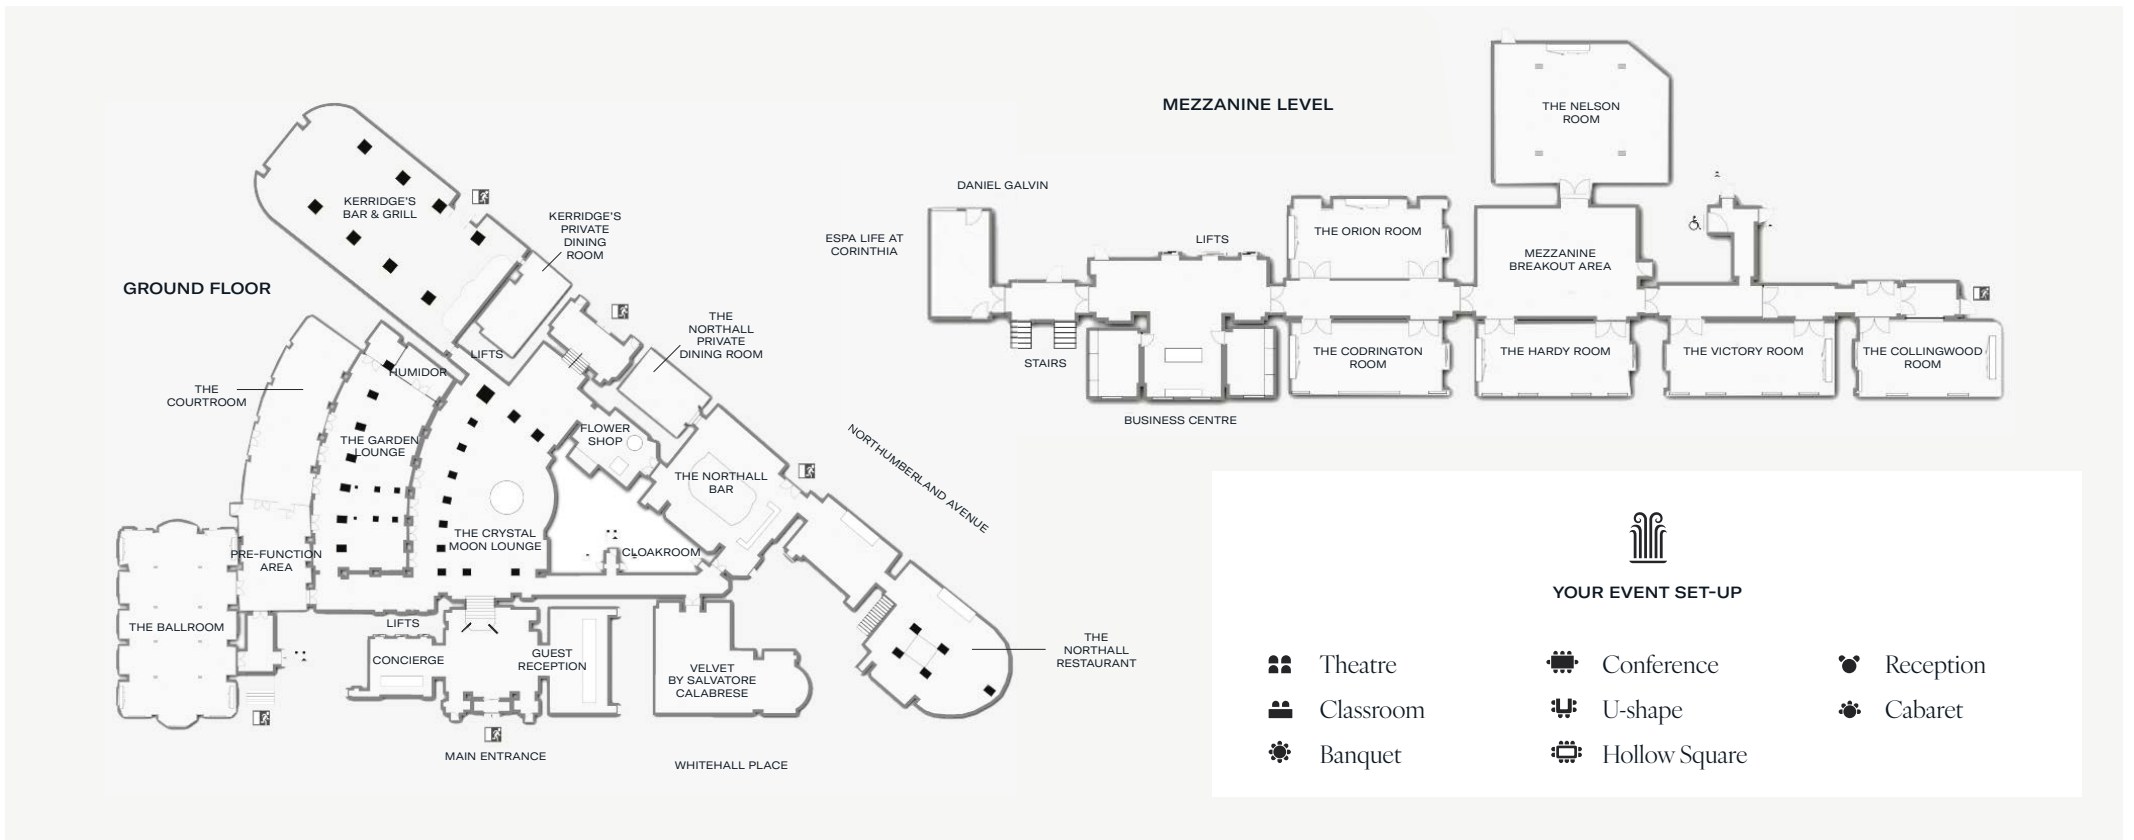

ROOMS, SUITES & PENTHOUSES

- 279 Rooms, including 62 suites and seven two-storey penthouses with spectacular views across the capital

RESTAURANTS & BARS

- Kerridge's Bar & Grill
- The Northall
- Crystal Moon Lounge
- The Garden
- Velvet by Salvatore Calabrese

FACILITIES & SERVICES

- ESPA Life at Corinthia Spa
- 24-hour gym
- 24-hour business centre
- Grand ballroom and courtroom
- 6 Meeting spaces
- FLOWERBX
- Valet parking
- 24-hour butler service for select suites and all penthouses
- 24-hour concierge service
- 24-hour in-room dining
- Children's gifts
- Wake-up service
- Complimentary newspaper
- Laundry service
- Complimentary wi-fi

ROOM NAME	AREA, M ²	AREA, FT ²								
THE BALLROOM	263	2,830.9	200	138	180	58	66	72	350	120
THE COURTROOM	140	1,506.9	120	66	100	58	42	48	170	66
PRE-FUNCTION AREA	87	936.5	N/A	N/A	N/A	N/A	N/A	N/A	100	N/A
THE NELSON ROOM	80	861.1	60	48	50	24	24	30	70	36
THE VICTORY ROOM	39	419.8	36	12	22	20	15	N/A	30	16
THE ORION ROOM	39	419.7	30	12	22	18	15	N/A	30	16
THE CODRINGTON ROOM	36	387.5	N/A	N/A	N/A	20	N/A	N/A	N/A	N/A
THE HARDY ROOM	36	387.5	30	12	22	20	15	N/A	30	16
THE COLLINGWOOD ROOM	35	76.7	30	12	22	20	15	N/A	30	16
THE NORTHALL PRIVATE DINING ROOM	40.5	435.9	N/A	N/A	N/A	18	N/A	N/A	N/A	N/A